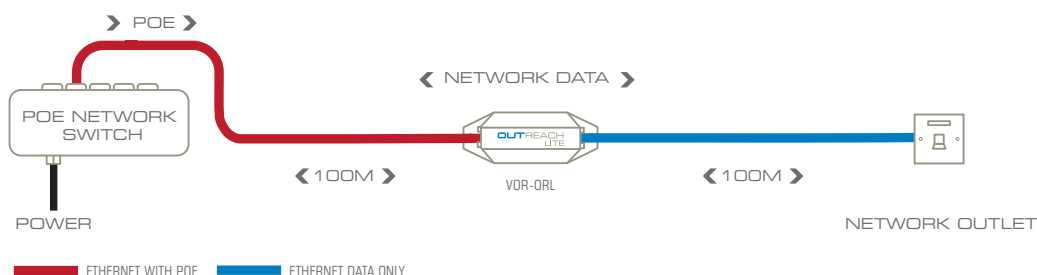

another network device can be achieved by fitting two OUTREACH Maxes at 100 metre intervals along the cable, followed by an OUTREACH Lite.

Unrestricted network connections up to 2.2 kilometres (1.4 miles) are possible, depending on configuration and POE source. See the OUTREACH MAX XT datasheet, or read Veracity's "Long Range Ethernet Extension" white paper.

## No restrictions

Because OUTREACH Max and OUTREACH Lite simply restore the network connection every 100 metres, the full (200Mbit/s) bandwidth of 100BASE-T Ethernet is maintained across the entire link. This maximises performance and transparency, with no risk of a reduced or unpredictable bandwidth, even at distances of several hundred metres or more.

Diagram 1. OUTREACH Lite is powered by POE, so it can double Ethernet range without requiring a local power outlet.

## Combine Veracity IP transmission products for the solution you need

Diagram 2. If POE is not already available, it can easily be added using Veracity's OUTSOURCE injector.

Diagram 3. OUTREACH Max extends POE as well, so it can be used in combination with OUTREACH Lite for even greater extension range.