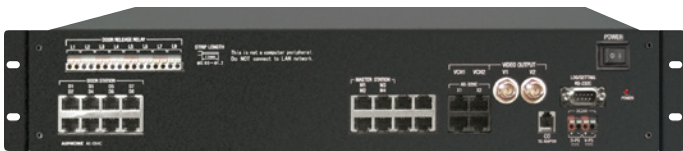

AX-084C

Central Exchange Unit

(supports up to 4 master stations and 8 door/sub stations)

3-7/16" H 16-9/16" W 13-3/16" D

AX-248C

Central Exchange Unit

(supports up to 8 master stations and 24 door/sub stations)

3-7/16" H 16-9/16" W 13-3/16" D

Add-On Central Exchange Unit: select up to 3 (optional—based on number of door and sub stations selected)

AX-320C

Add-On Central Exchange Unit

(supports up to 32 door/sub stations)