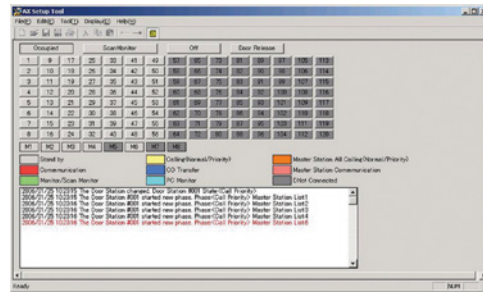

Features and Benefits

Versatile capacity with Cat-5e wiring

Flexible system allows up to 8 master stations and a combination of 120 door stations, sub stations, or adaptors using common network cable.

Reliable visitor screening, convenient door release

Visitors can safely be identified with clear audio and video prior to unlocking the door with the simple push of a button.

Integrates with mainstream security peripherals

Integrate the AX Series into existing security components including CCTV cameras and electronic access control systems.

Provides security in remote areas

Reduce exposure to risk in remote locations by adding door stations to parking garages, stanchions, gates, and more.

Monitor all entrances, inside and outside

Video door stations allow activity at each location to be seen and heard at the master stations.

All, Group, and Selective Call

Master stations can be used to call all master stations, to call grouped master stations, and to selectively call individual master stations, door stations, and sub stations connected to the same system.

Video output

Composite video output allows the video to be recorded or seen on a larger screen.

Paging adaptor

Broadcast important announcements through a paging system using the AXW-PA1.

Intuitive programming software

Features and functions are easily programmed using the custom software, included with the central exchange unit.

Components

Central Exchange Units: select 1 (required for system—includes programming software)

AX-084C

Central Exchange Unit

(supports up to 4 master stations and 8 door/sub stations)

3-7/16" H 16-9/16" W 13-3/16" D

AX-248C

Central Exchange Unit

(supports up to 8 master stations and 24 door/sub stations)

3-7/16" H 16-9/16" W 13-3/16" D